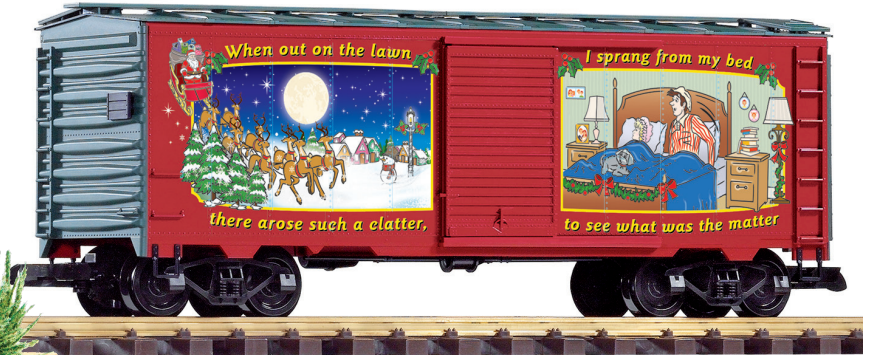

Autumn New Items 2021

0-24 V

38123 Christmas Freight R/C Starter Set

Features a Mini-Mogul loco and tender with smoke and analog sound, two ore cars, work caboose with a load of mini packages, all in colorful Christmas decorations. Also includes the PIKO R/C control system with a convenient pocket remote, plus a safety-approved power supply and a circle of the best brass track made.

38905 Christmas Boxcar 2021

We continue the tradition of annual Christmas cars with the 11th in the series, featuring another phrase from the classic Christmas poem. Two charming and entertaining scenes decorate this boxcar. **Produced Only Once.**

38777 Central Park Christmas Tree Transport

In an homage to outdoor civic decorations at Christmastime, PIKO created this unique transport for a large Christmas tree headed to the city park. The car carries a model tree and the car sides feature retro scenes recalling the big city skyline. **Produced Only Once.**

38915 North Pole Express Ore Car, 2-Pack

Whether you're adding onto a PIKO Christmas starter set or some other train, these colorful and festive Christmas ore cars are great for carrying ornaments or candy. They'll look beautiful snaking around the tree or wherever the tracks run. These two cars feature completely original commissioned artwork, applied as only PIKO does. **Produced only once.**